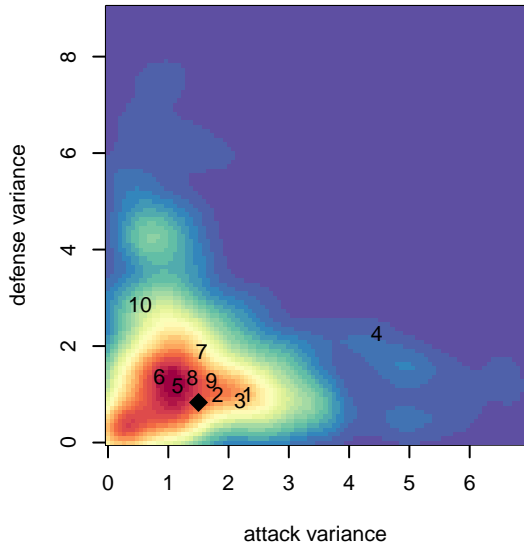

Crossfire OR WUSC White G04

Crossfire Oregon
 West Linn, OR
 G04 total strength=921
 attack=1.62 defense=1.43
 fall league = PTT G04 Div 1 White
 spr league = Spr OYS G04 Div 1 White

alt names used:
 WILLAMETTE UNITED SCWUSC 2004G
 WUSC 2004G
 WUSC 2004G
 WILLAMETTE UNITED SC WUSC 2004G (OR
 WUSC 04G White
 WUSC 04G White
 WUSC 04G White

Crossfire OR WUSC White G04
 Dots are actual minus expected GF (blue circles) and GA (red triangles).
 Blue line is smoothed change in attack strength. Red is smoothed change in defense strength.

**attack and defense variance (black dot)
relative to other teams
and top 10 in region**