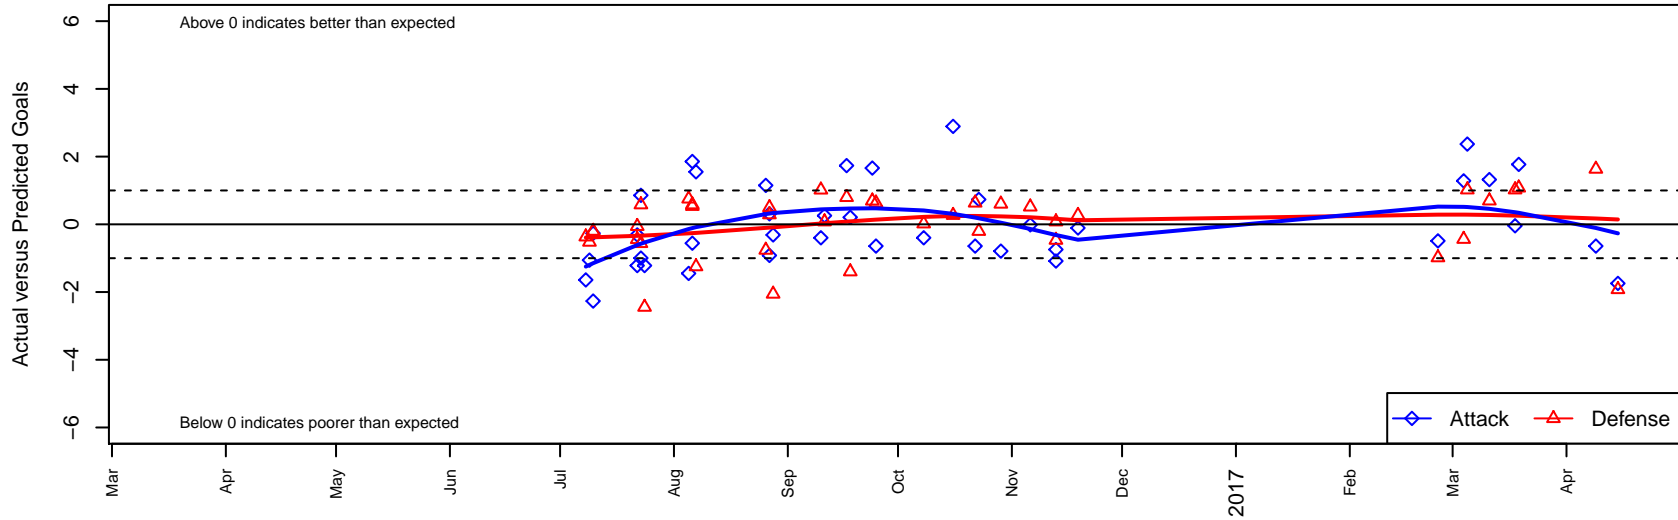

Crossfire OR WUSC White G04

Crossfire Oregon
 West Linn, OR
 G04 total strength=921
 attack=1.62 defense=1.43
 fall league = PTT G04 Div 1 White
 spr league = Spr OYS G04 Div 1 White

alt names used:
 WILLAMETTE UNITED SCWUSC 2004G
 WUSC 2004G
 WUSC 2004G
 WILLAMETTE UNITED SC WUSC 2004G (OR
 WUSC 04G White
 WUSC 04G White
 WUSC 04G White

Crossfire OR WUSC White G04
 Dots are actual minus expected GF (blue circles) and GA (red triangles).
 Blue line is smoothed change in attack strength. Red is smoothed change in defense strength.

**attack and defense variance (black dot)
relative to other teams
and top 10 in region**