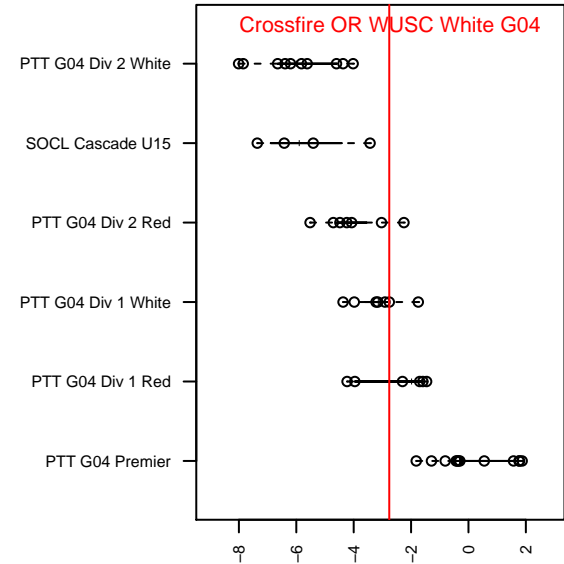

**attack and defense rating
relative to others at age
and all opponents in last 13 months**