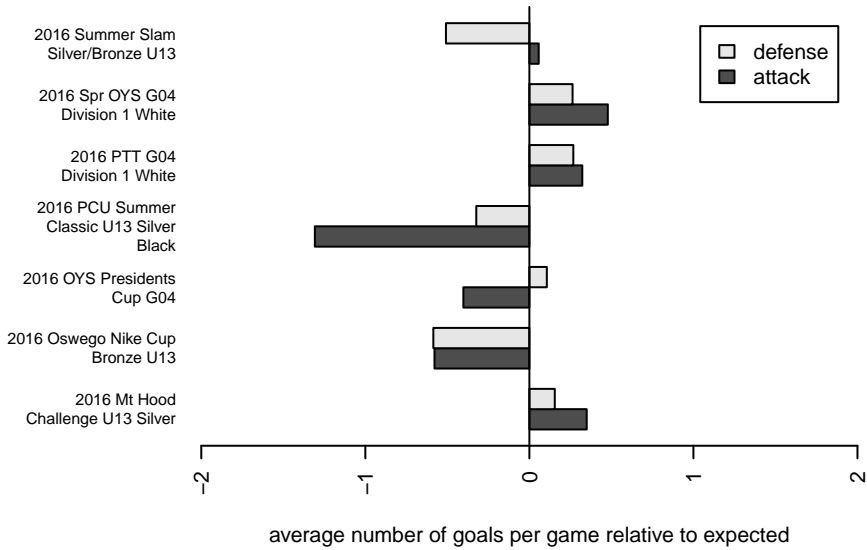

Performance relative to 13 month average