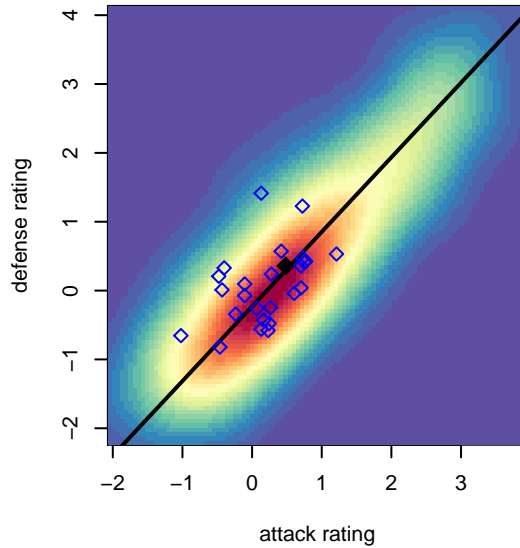

**attack and defense rating
relative to others at age
and all opponents in last 13 months**